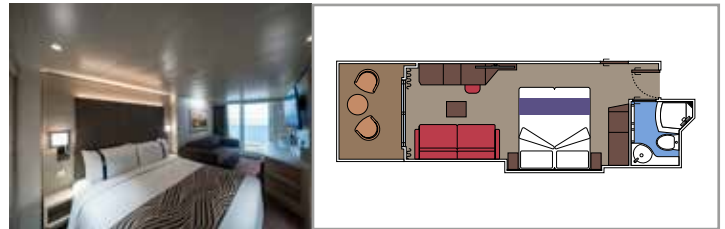

The images are representative only. Size, layout and furniture may vary (within the same cabin category).

INCLUDED FACILITIES

- Luxury suites with premium interiors
- Some Suites have balcony with private whirlpool
- Spacious wardrobe
- Comfortable double bed or single beds (on request)
- Bathroom with large shower and/or bathtub
- Interactive TV, telephone, safe, minibar and air conditioning
- Wifi connection included

SUITE AUREA

INCLUDED FACILITIES

- Some Suites have balcony with private whirlpool
- Some Suites have balcony overlooking the Promenade
- Some Suites have sitting area with double sofa bed
- Spacious wardrobe
- Comfortable double bed or single beds (on request)
- Bathroom with shower or bathtub and hairdryer
- Interactive TV, telephone, safe, minibar and air conditioning
- Wifi connection available (for a fee)

 Cabin size (m²)

 Balcony size (m²)

 Deck location

 Accommodating up to

BALCONY

INCLUDED FACILITIES

- Some cabins have balcony overlooking the Promenade
- Some cabins have partial view
- Sitting area with sofa
- Wardrobe
- Comfortable double bed which can be converted in two single beds (on request)
- Bathroom with shower and hairdryer
- Interactive TV, telephone, safe, minibar and air conditioning
- Wifi connection available (for a fee)

DELUXE BALCONY BR1

 ≈17
  ≈3-8
  9-10
  4

DELUXE BALCONY WITH PARTIAL VIEW BP

 ≈17
  ≈3
  15-16
  4

› Balcony with partial view

The images are representative only. Size, layout and furniture may vary (within the same cabin category).