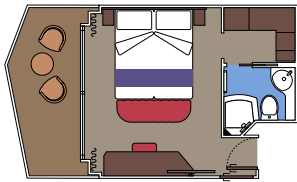

DELUXE BALCONY WITH PROMENADE VIEW PR2

≈16
≈5
12-14
2

› Balcony with Promenade view