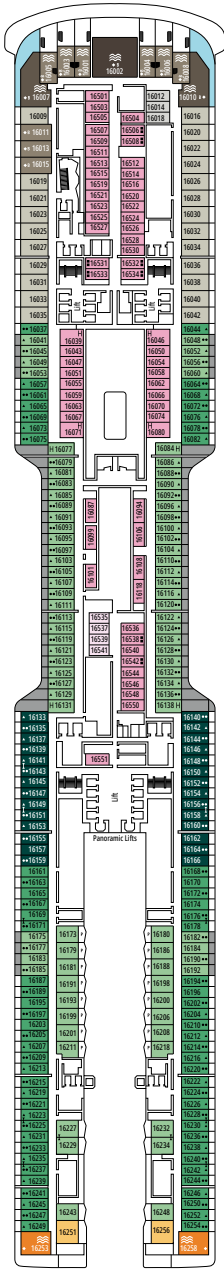

DECK 16
BERN

DECK 18
ATHENS

DECK 19
PARIS

DECK 20
LISBON

DECK 21
VALLETTA

DECK 22
AMSTERDAM