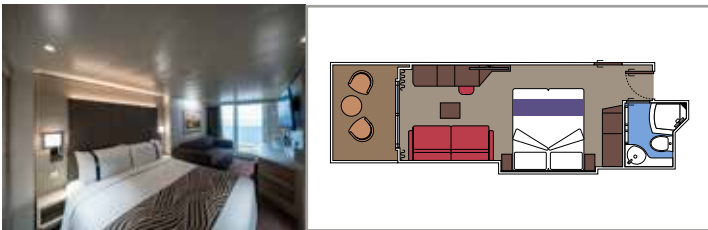

The images are representative only. Size, layout and furniture may vary (within the same cabin category).

INCLUDED FACILITIES

- Luxury suites with premium interiors
- Some Suites have balcony with private whirlpool
- Spacious wardrobe
- Comfortable double bed or single beds (on request)
- Bathroom with large shower and/or bathtub
- Interactive TV, telephone, safe, minibar and air conditioning
- Wifi connection included

SUITE AUREA

INCLUDED FACILITIES

- Some Suites have balcony with private whirlpool
- Some Suites have balcony overlooking the Promenade
- Some Suites have sitting area with double sofa bed
- Spacious wardrobe
- Comfortable double bed or single beds (on request)
- Bathroom with shower or bathtub and hairdryer
- Interactive TV, telephone, safe, minibar and air conditioning
- Wifi connection available (for a fee)

 Cabin size (m²)

 Balcony size (m²)

 Deck location

 Accommodating up to

BALCONY

INCLUDED FACILITIES

- Some cabins have balcony overlooking the Promenade
- Some cabins have partial view
- Sitting area with sofa
- Wardrobe
- Comfortable double bed which can be converted in two single beds (on request)
- Bathroom with shower and hairdryer
- Interactive TV, telephone, safe, minibar and air conditioning
- Wifi connection available (for a fee)

DELUXE BALCONY BR1

 ≈17
  ≈3-8
  9-10
  4

DELUXE BALCONY WITH PARTIAL VIEW BP

 ≈17
  ≈3
  15-16
  4

› Balcony with partial view

The images are representative only. Size, layout and furniture may vary (within the same cabin category).