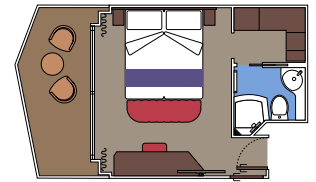

The images are representative only. Size, layout and furniture may vary (within the same cabin category).

INCLUDED FACILITIES

- Luxury suites with premium interiors
- Some Suites have balcony with private whirlpool
- Spacious wardrobe
- Comfortable double bed or single beds (on request)
- Bathroom with large shower and/or bathtub
- Interactive TV, telephone, safe, minibar and air conditioning
- Wifi connection included

 Cabin size (m²)

 Balcony size (m²)

 Deck location

 Accommodating up to

BALCONY

INCLUDED FACILITIES

- Some cabins have balcony overlooking the Promenade
- Some cabins have partial view
- Sitting area with sofa
- Wardrobe
- Comfortable double bed which can be converted in two single beds (on request)
- Bathroom with shower and hairdryer
- Interactive TV, telephone, safe, minibar and air conditioning
- Wifi connection available (for a fee)

› Balcony with Promenade and ocean view

DELUXE BALCONY WITH PROMENADE VIEW PV

≈16
 ≈5
 15-16
 2

› Balcony with Promenade view

DELUXE BALCONY WITH PROMENADE VIEW PR2

≈16
 ≈5
 12-14
 2

› Balcony with Promenade view

DELUXE BALCONY WITH PROMENADE VIEW PR1

≈16
 ≈5
 10-11
 2

› Balcony with Promenade view

The images are representative only. Size, layout and furniture may vary (within the same cabin category).

Cabin size (m²)