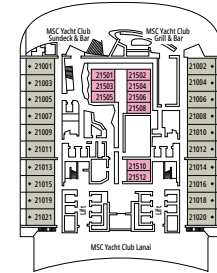

WORLD GALLERIA

MSC LUNA PARK ARENA

DECK 4
OSLO

DECK 5
BERLIN

DECK 6
ROME

DECK 7
LONDON

DECK 8
MADRID

LA FOGLIA RESTAURANT

RAJ POLO TEA HOUSE

BOTANIC GARDEN POOL

MSC YACHT CLUB RESTAURANT

DECK 16
BERN

DECK 18
ATHENS

DECK 19
PARIS

DECK 20
LISBON

DECK 21
VALLETTA