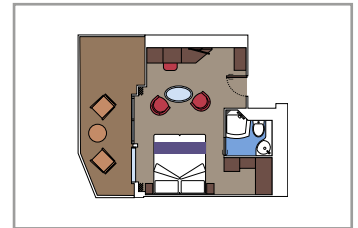

DELUXE SUITE AUREA WITH PROMENADE & OCEAN VIEW SRP

SRP

≈20
≈7

- › Balcony with Promenade and ocean view
- › Sitting area with double sofa bed
- › Deck 16
- › Accommodating up to 2 people

The images are representative only. Size, layout and furniture may vary (within the same cabin category).

Cabin size (m²)

Balcony size (m²)

Deck location

Accommodating up to