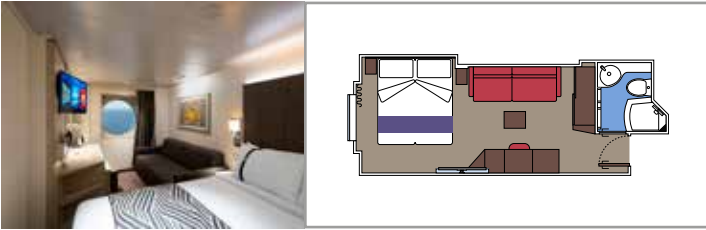

The images are representative only. Size, layout and furniture may vary (within the same cabin category).

INCLUDED FACILITIES

- Luxury suites with premium interiors
- Some Suites have balcony with private whirlpool
- Spacious wardrobe
- Comfortable double bed or single beds (on request)
- Bathroom with large shower and/or bathtub
- Interactive TV, telephone, safe, minibar and air conditioning
- Wifi connection included

 Cabin size (m²)

 Balcony size (m²)

 Deck location

 Accommodating up to

BALCONY

INCLUDED FACILITIES

- Some cabins have balcony overlooking the Promenade
- Some cabins have partial view
- Sitting area with sofa
- Wardrobe
- Comfortable double bed which can be converted in two single beds (on request)
- Bathroom with shower and hairdryer
- Interactive TV, telephone, safe, minibar and air conditioning
- Wifi connection available (for a fee)

Balcony size (m²)

Deck location

Accommodating up to

OCEAN VIEW

INCLUDED FACILITIES

- Window with sea view
- Comfortable double bed or single beds (on request)
- Bathroom with shower and hairdryer
- Interactive TV, telephone, safe, minibar and air conditioning
- Wifi connection available (for a fee)

 ≈16
  10-12
  4

DELUXE OCEAN VIEW

OR1

 ≈15-16
  5-9
  4

STUDIO OCEAN VIEW

OS

 ≈12
  5-14
  1

The images are representative only. Size, layout and furniture may vary (within the same cabin category).