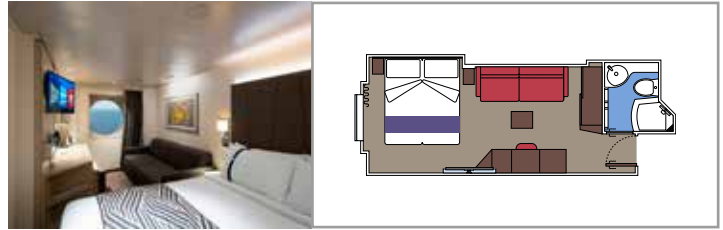

The images are representative only. Size, layout and furniture may vary (within the same cabin category).

INCLUDED FACILITIES

- Luxury suites with premium interiors
- Some Suites have balcony with private whirlpool
- Spacious wardrobe
- Comfortable double bed or single beds (on request)
- Bathroom with large shower and/or bathtub
- Interactive TV, telephone, safe, minibar and air conditioning
- Wifi connection included

 Cabin size (m²)

 Balcony size (m²)

 Deck location

 Accommodating up to

BALCONY

INCLUDED FACILITIES

- Some cabins have balcony overlooking the Promenade
- Some cabins have partial view
- Sitting area with sofa
- Wardrobe
- Comfortable double bed which can be converted in two single beds (on request)
- Bathroom with shower and hairdryer
- Interactive TV, telephone, safe, minibar and air conditioning
- Wifi connection available (for a fee)

Balcony size (m²)

Deck location

Accommodating up to

OCEAN VIEW

INCLUDED FACILITIES

- Window with sea view
- Comfortable double bed or single beds (on request)
- Bathroom with shower and hairdryer
- Interactive TV, telephone, safe, minibar and air conditioning
- Wifi connection available (for a fee)

 ≈16
  10-12
  4

DELUXE OCEAN VIEW

OR1

 ≈15-16
  5-9
  4

STUDIO OCEAN VIEW

OS

 ≈12
  5-14
  1

The images are representative only. Size, layout and furniture may vary (within the same cabin category).