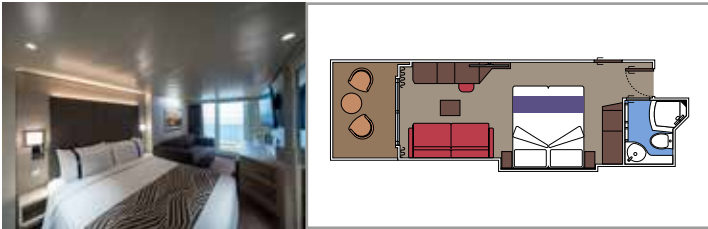

BALCONY

INCLUDED FACILITIES

- Some cabins have balcony overlooking the Promenade
- Some cabins have partial view
- Sitting area with sofa
- Wardrobe
- Comfortable double bed which can be converted in two single beds (on request)
- Bathroom with shower and hairdryer
- Interactive TV, telephone, safe, minibar and air conditioning
- Wifi connection available (for a fee)

DELUXE BALCONY AUREA BA

≈17
≈3-8
12-16
4