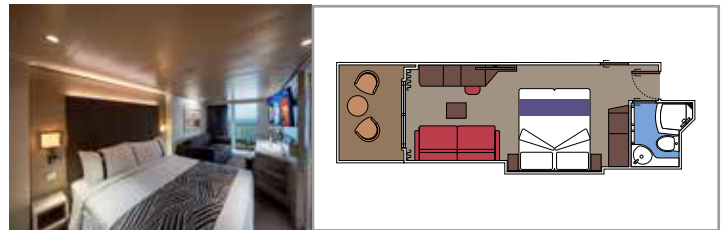

The images are representative only. Size, layout and furniture may vary (within the same cabin category).

INCLUDED FACILITIES

- Luxury suites with premium interiors
- Some Suites have balcony with private whirlpool
- Spacious wardrobe
- Comfortable double bed or single beds (on request)
- Bathroom with large shower and/or bathtub
- Interactive TV, telephone, safe, minibar and air conditioning
- Wifi connection included

SUITE AUREA

INCLUDED FACILITIES

- Some Suites have balcony with private whirlpool
- Some Suites have balcony overlooking the Promenade
- Some Suites have sitting area with double sofa bed
- Spacious wardrobe
- Comfortable double bed or single beds (on request)
- Bathroom with shower or bathtub and hairdryer
- Interactive TV, telephone, safe, minibar and air conditioning
- Wifi connection available (for a fee)

 Cabin size (m²)

 Balcony size (m²)

 Deck location

 Accommodating up to

BALCONY

INCLUDED FACILITIES

- Some cabins have balcony overlooking the Promenade
- Some cabins have partial view
- Sitting area with sofa
- Wardrobe
- Comfortable double bed which can be converted in two single beds (on request)
- Bathroom with shower and hairdryer
- Interactive TV, telephone, safe, minibar and air conditioning
- Wifi connection available (for a fee)

DELUXE BALCONY BR1

 ≈17
  ≈3-8
  9-10
  4

DELUXE BALCONY WITH PARTIAL VIEW BP

 ≈17
  ≈3
  15-16
  4

› Balcony with partial view

The images are representative only. Size, layout and furniture may vary (within the same cabin category).