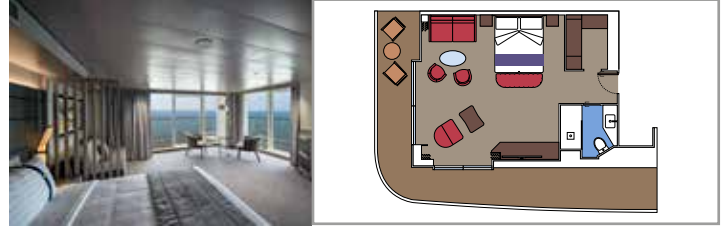

SUITE AUREA

INCLUDED FACILITIES

- Some Suites have balcony with private whirlpool
- Some Suites have balcony overlooking the Promenade
- Some Suites have sitting area with double sofa bed
- Spacious wardrobe
- Comfortable double bed or single beds (on request)
- Bathroom with shower or bathtub and hairdryer
- Interactive TV, telephone, safe, minibar and air conditioning
- Wifi connection available (for a fee)

GRAND SUITE AUREA WITH TERRACE AND WHIRLPOOL SXJ

SXJ

 ≈35
  ≈37-46
  15-16
  4

- › Large balcony with private whirlpool bath
- › Sitting area with double sofa bed

GRAND SUITE AUREA WITH TERRACE SXT

SXT

 ≈35
  ≈25-35
  11-14
  4

- › Premium balcony
- › Sitting area with double sofa bed

GRAND SUITE AUREA SX

SX

 ≈35
  ≈8-9
  9-10
  4

- › Balcony
- › Sitting area with double sofa bed

PREMIUM SUITE AUREA SL1

SL1

 ≈25
  ≈4
  12-14
  6