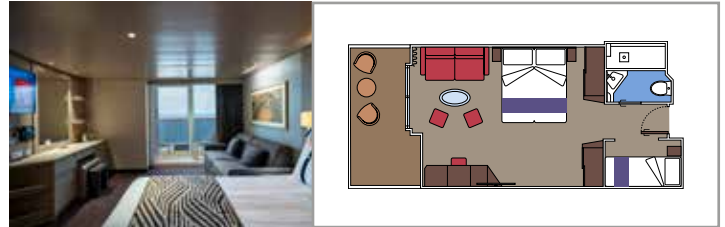

The images are representative only. Size, layout and furniture may vary (within the same cabin category).

INCLUDED FACILITIES

- Luxury suites with premium interiors
- Some Suites have balcony with private whirlpool
- Spacious wardrobe
- Comfortable double bed or single beds (on request)
- Bathroom with large shower and/or bathtub
- Interactive TV, telephone, safe, minibar and air conditioning
- Wifi connection included

SUITE AUREA

INCLUDED FACILITIES

- Some Suites have balcony with private whirlpool
- Some Suites have balcony overlooking the Promenade
- Some Suites have sitting area with double sofa bed
- Spacious wardrobe
- Comfortable double bed or single beds (on request)
- Bathroom with shower or bathtub and hairdryer
- Interactive TV, telephone, safe, minibar and air conditioning
- Wifi connection available (for a fee)

- › Premium balcony
- › Sitting area with double sofa bed

GRAND SUITE AUREA SX

SX

 ≈35
  ≈8-9
  9-10
  4

- › Balcony
- › Sitting area with double sofa bed

PREMIUM SUITE AUREA SL1

SL1

 ≈25
  ≈4
  12-14
  6

 Cabin size (m²)

 Balcony size (m²)

 Deck location

 Accommodating up to

BALCONY

INCLUDED FACILITIES

- Some cabins have balcony overlooking the Promenade
- Some cabins have partial view
- Sitting area with sofa
- Wardrobe
- Comfortable double bed which can be converted in two single beds (on request)
- Bathroom with shower and hairdryer
- Interactive TV, telephone, safe, minibar and air conditioning
- Wifi connection available (for a fee)