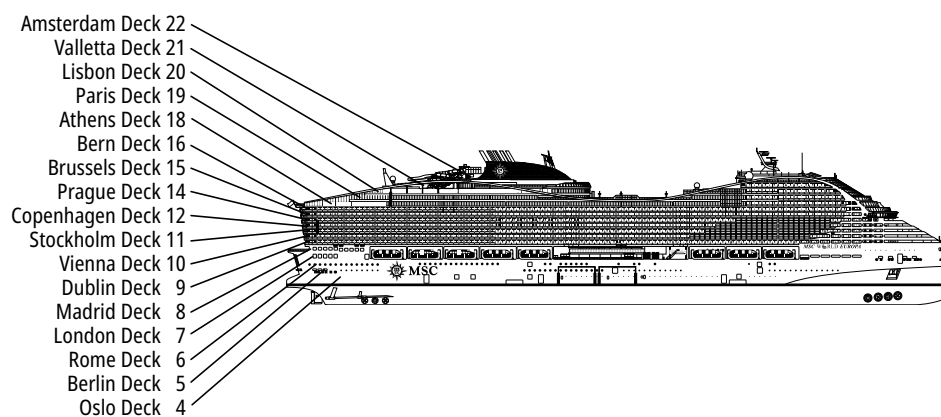

MSC WORLD EUROPA

TECHNICAL CHARACTERISTICS OF THE SHIP

LA PLAGE

TECHNICAL CHARACTERISTICS OF THE SHIP	
GROSS TONNAGE	215.863
LENGTH / BEAM / HEIGHT	333,3 m / 47 m / 68 m
SURFACE AREA	38.400 m ² public areas
PUBLIC AREA RATIO	5,68 m ² per guest
DECKS	22, included 16 for guests
LIFTS	39, included 23 for guests (included 4 Panoramic Lifts)
VOLTAGE (IN CABIN)	230/110 volts
MAXIMUM SPEED	22,7 knots
STABILIZERS	Stabilised with 2 fins
NUMBER OF GUESTS	6.762
NUMBER OF CABINS	2.626, included 66 for guests with disabilities or reduced mobility
CREW MEMBERS	2.138
POOLS	7, included 1 with sliding roof and 1 for the MSC Yacht Club
WHIRLPOOLS	13 whirlpool baths included 1 for the MSC Yacht Club
ENVIRONMENTAL TECHNOLOGY	The first ship in the MSC Cruises fleet powered by Liquefied Natural Gas (LNG), one of the world's cleanest marine fuels at scale