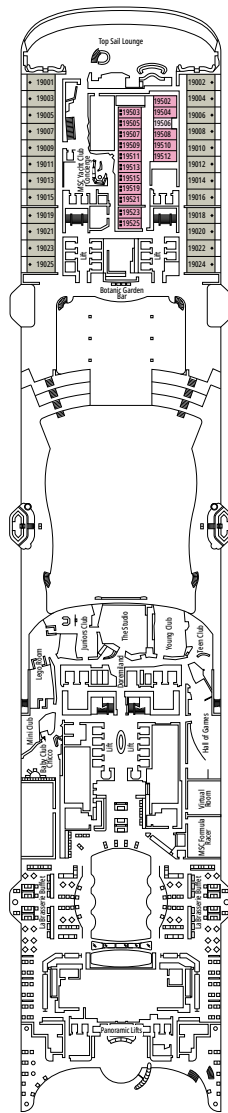

DECK 16
BERN

DECK 18
ATHENS

DECK 19
PARIS

DECK 20
LISBON

DECK 21
VALLETTA

DECK 22
AMSTERDAM