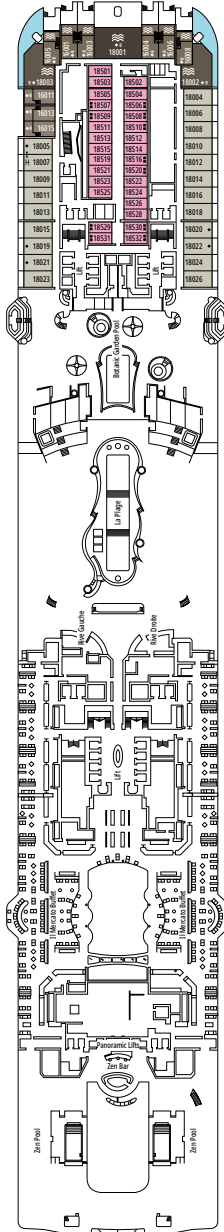

DECK 16
BERN

DECK 18
ATHENS

DECK 19
PARIS

DECK 20
LISBON

DECK 21
VALLETTA

DECK 22
AMSTERDAM