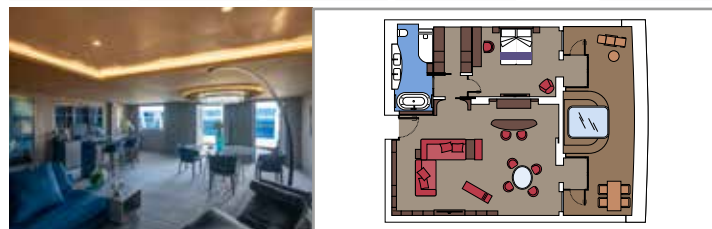

MSC YACHT CLUB	Exclusive services	Seats	Surface (m²)	Deck
MSC YACHT CLUB CONCIERGE	Reception with 24-hour concierge service			19 Paris
152 SUITES WITH BUTLER SERVICE	24-hour butler service	146	547	19 Paris
TOP SAIL LOUNGE	MSC Yacht Club panoramic lounge			19 Paris
MSC YACHT CLUB RESTAURANT	Exclusive restaurant	208	375	20 Lisbon
MSC YACHT CLUB GRILL & BAR	Buffet and grill	333	1.793	21 Valletta 22 Amsterdam
MSC YACHT CLUB LANAI	Outdoor lounging venue			
MSC YACHT CLUB SUNDECK & POOL	Sundeck, bar, pool, whirlpool bath, lounge			

MSC YACHT CLUB OWNER'S SUITE WITH WHIRLPOOL BATH YC4

≈78
≈65
18
4
SUITE 18001

- › Large balcony with private whirlpool bath and outdoor living area
- › Floor-to-ceiling windows and glass doors
- › Separate dining and living room area
- › Bathroom with shower and imperial tub
- › Large walk-in wardrobe with shoe rack and luggage storage
- › Bar setup, refrigerator and espresso coffee machine

≈104
≈48
16
4
SUITE 16002

MSC YACHT CLUB ROYAL SUITE WITH WHIRLPOOL BATH YC3

≈51-58
≈42-51
16-18
4
SUITE 16002

- › Large balcony with private whirlpool bath and outdoor dining area
- › Walk-in wardrobe and luggage storage
- › Bathroom with large shower and tub (some cabins feature large tub only)
- › Bar setup, refrigerator and espresso coffee machine

The images are representative only. Size, layout and furniture may vary (within the same cabin category).