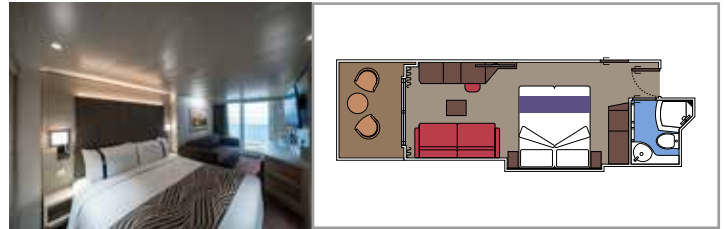

DELUXE BALCONY BR4

≈17
≈3
16
4