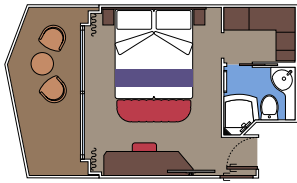

The images are representative only. Size, layout and furniture may vary (within the same cabin category).

INCLUDED FACILITIES

- Luxury suites with premium interiors
- Some Suites have balcony with private whirlpool
- Spacious wardrobe
- Comfortable double bed or single beds (on request)
- Bathroom with large shower and/or bathtub
- Interactive TV, telephone, safe, minibar and air conditioning
- Wifi connection included

 Cabin size (m²)

 Balcony size (m²)

 Deck location

 Accommodating up to

BALCONY

INCLUDED FACILITIES

- Some cabins have balcony overlooking the Promenade
- Some cabins have partial view
- Sitting area with sofa
- Wardrobe
- Comfortable double bed which can be converted in two single beds (on request)
- Bathroom with shower and hairdryer
- Interactive TV, telephone, safe, minibar and air conditioning
- Wifi connection available (for a fee)

DELUXE BALCONY BR1

 ≈17
  ≈3-8
  9-10
  4

DELUXE BALCONY WITH PARTIAL VIEW BP

 ≈17
  ≈3
  15-16
  4

› Balcony with partial view

The images are representative only. Size, layout and furniture may vary (within the same cabin category).

 Cabin size (m²)

 Balcony size (m²)

 Deck location

 Accommodating up to

DELUXE BALCONY

DELUXE BALCONY WITH PROMENADE & OCEAN VIEW

DELUXE BALCONY WITH PROMENADE & OCEAN VIEW PV

≈16
 ≈5
 9-15
 2